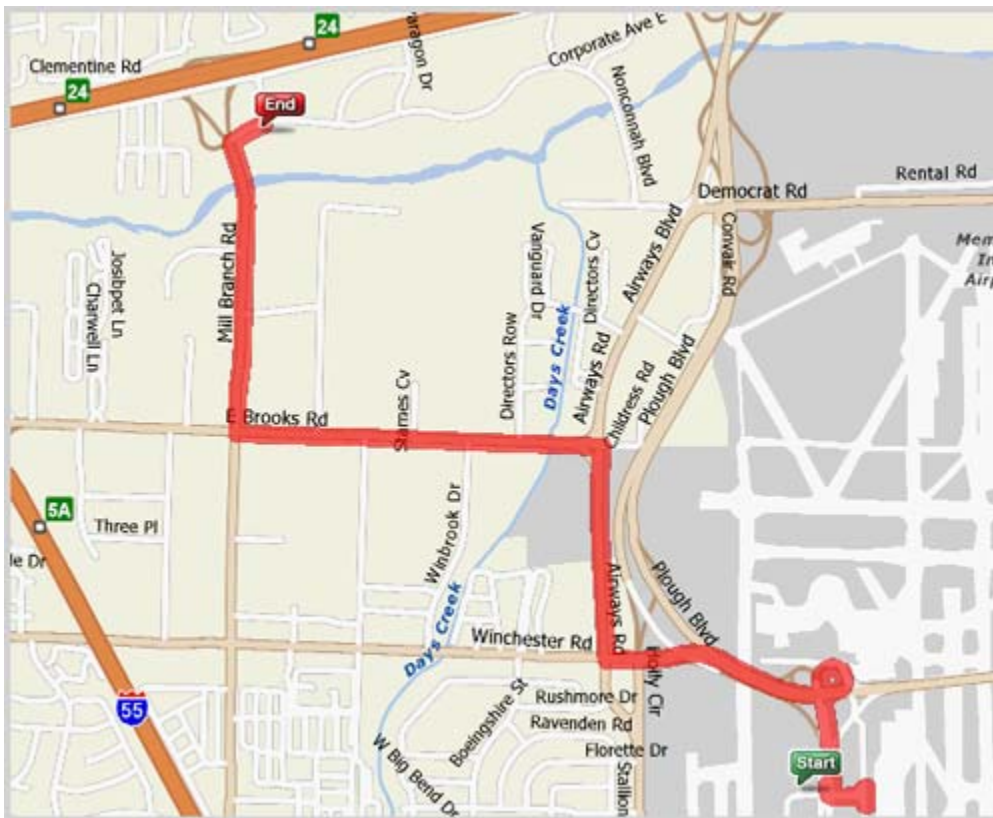

**Pinnacle Airlines**  
**1689 Nonconnah Blvd. Suite 111**  
**Memphis, TN 38132**  
**901.348.4100**

**Driving directions from the Memphis International Airport:**

- 1: Start out going SOUTH on WINCHESTER RD.
- 2: Turn SHARP RIGHT onto WINCHESTER RD.
- 3: Take the WEST WINCHESTER RD ramp.
- 4: Merge onto WINCHESTER RD.

5: Turn RIGHT onto AIRWAYS RD / AIRWAYS BLVD.

6: Turn LEFT onto E BROOKS RD.

7: Turn RIGHT onto MILL BRANCH RD.

8: Turn RIGHT onto NONCONNAH BLVD.

9: End at **Pinnacle Airlines:** 1689 Nonconnah Blvd # 111, Memphis, TN 38132, US

**Note:**

**Total Est. Distance:** 3.47 miles